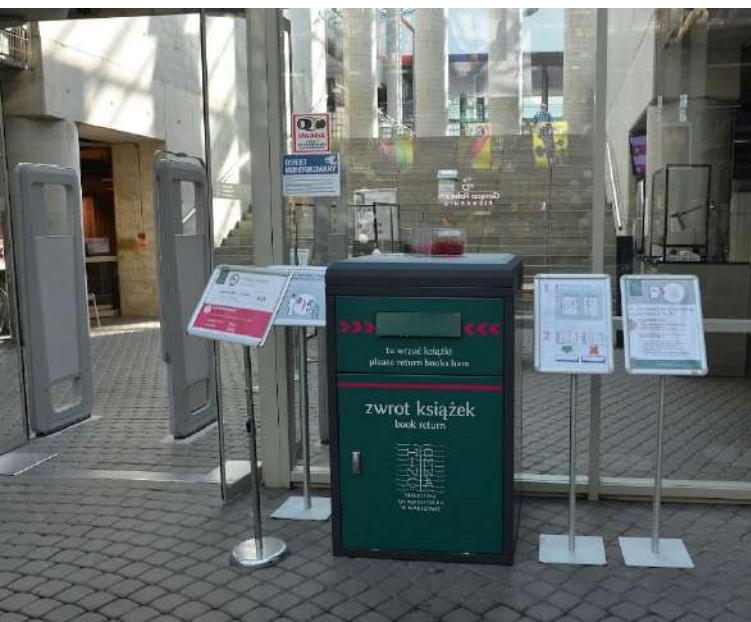

From the user's side

Temporary Circulation Desk from the staff's side

Book return box in front of the entrance to the library

Reopening of the library (15 October 2020)

Registration Desk

Security desk and the screen showing the limits of the entrances

Third Lockdown (15 March 2021)

Requested books from
the closed stacks

Self-check kiosk where books can be
borrowed

Comparative Statistics from 2020

	2019	2020	%
Entrances to the library	719 809	201 682	↓28%
Borrowed books	844 105	472 749	↓44%
New registrations	13046	8751	↓33%
Total number of registered users	112 826	102 091	↓10%
Number of active borrowers	25 86	16 833	↓33%
Use of electronic resources	2 003 679	3 746 964	↑87%
Communication transmitted through 'Ask the librarian' chat	352	1772	↑503%
Communication transmitted through social media channels	123	399	↑324%