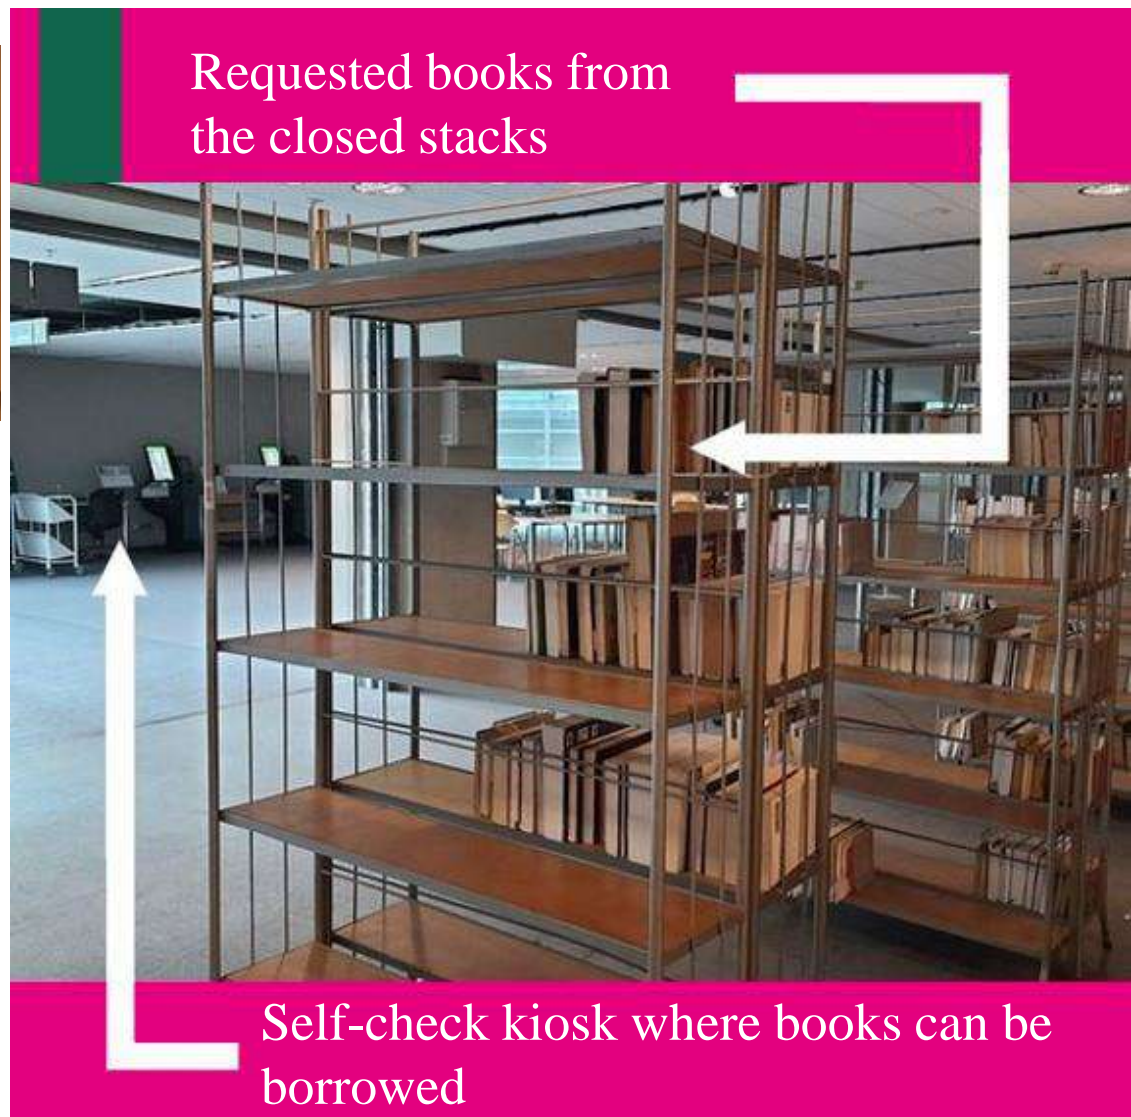

From the user's side

Temporary Circulation Desk from the staff's side

Book return box in front of the entrance to the library

Reopening of the library (15 October 2020)

Registration Desk

Security desk and the screen showing the limits of the entrances

Third Lockdown (15 March 2021)

Requested books from
the closed stacks

Self-check kiosk where books can be
borrowed

Comparative Statistics from 2020

	2019	2020	%
Entrances to the library	719 809	201 682	↓28%
Borrowed books	844 105	472 749	↓44%
New registrations	13046	8751	↓33%
Total number of registered users	112 826	102 091	↓10%
Number of active borrowers	25 86	16 833	↓33%
Use of electronic resources	2 003 679	3 746 964	↑87%
Communication transmitted through 'Ask the librarian' chat	352	1772	↑503%
Communication transmitted through social media channels	123	399	↑324%