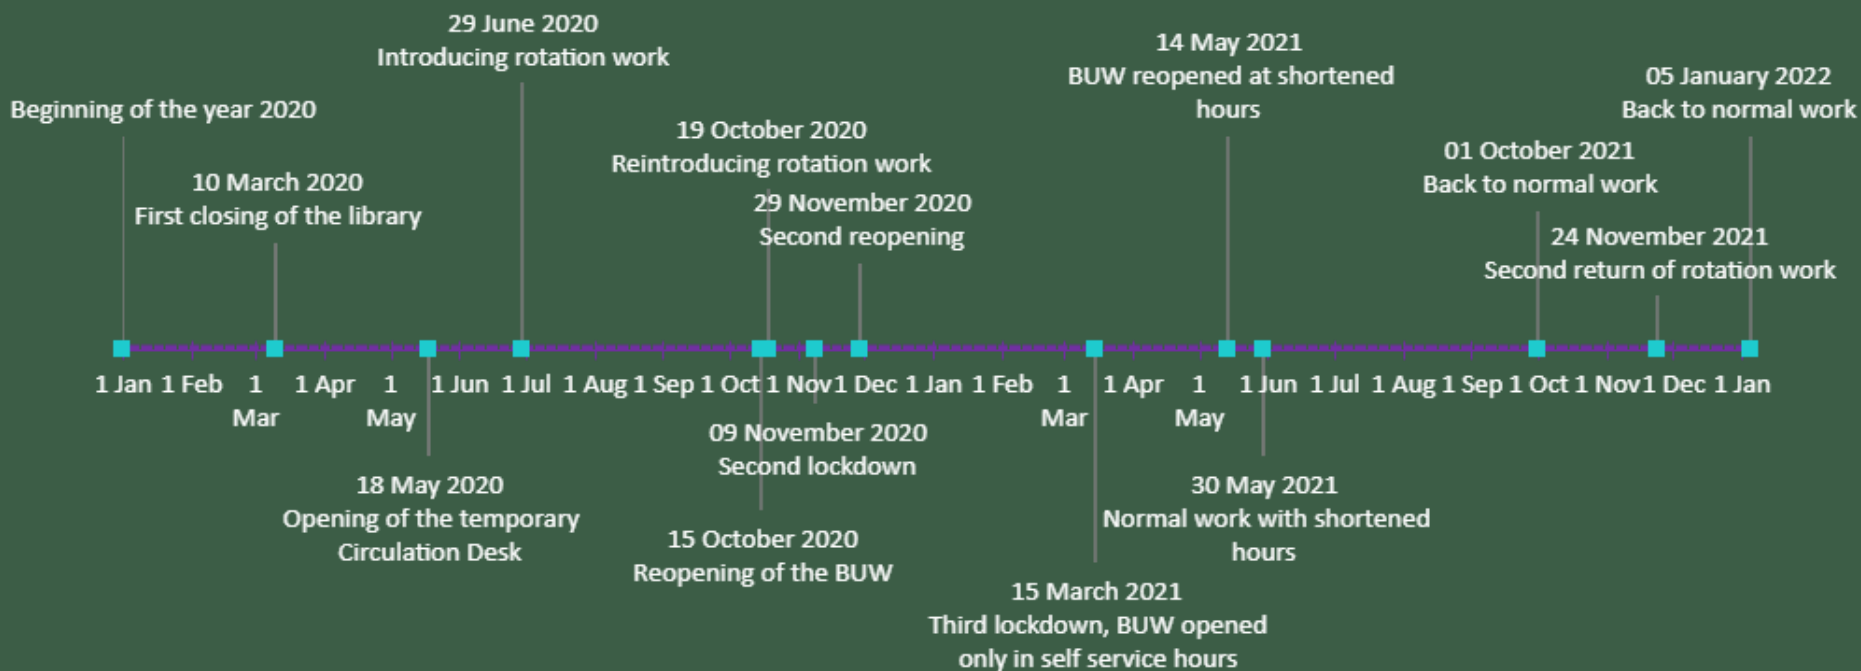

BIBLIOTEKA
UNIwersYTECKA
W WARSZAWIE

Franciszek Skalski

COVID-19. New challenges
and the new solutions
at the
University of Warsaw
Library

UNIWERSYTET
WARSZAWSKI

BIBLIOTEKA
UNIWERSYTECKA
W WARSZAWIE

Timeline 2020-2022

From the user's side

Temporary Circulation Desk from the staff's side

Book return box in front of the entrance to the library

Reopening of the library (15 October 2020)

Registration Desk

Security desk and the screen showing the limits of the entrances